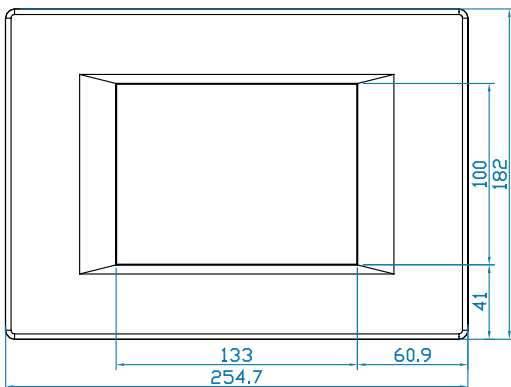

6mm aluminum front bezel with optional

NEMA 4 / IP65 front protection

**Standard I/O**

**BNC-SPK upgrade I/O**

**Specifications**

• **LCD Panel**

Manufacturer :	<b>AUO</b>
Size (diagonal) :	6.5" TFT
Max resolution :	640 x 480
Brightness (cd/m2) :	800
Backlight :	LED
Colors :	262 K
Contrast ratio (typ) :	600 : 1
Viewing angle (H/V) :	160° x 140°
Active area (mm) :	132 x 99
MTBF (hrs) :	50,000
Signal input :	VGA

• **Weight**

Net / Gross : 1.5 kgs ( 3.3 lbs )

• **Mounting :**

Panel mount / VESA mount

• **Environmental**

Operating :	0 to 50°C Degree
Storage :	-5 to 60°C Degree
Relative humidity :	5~90%, non-condensing
Shock :	10G acceleration ( 11 ms duration )
Vibration :	5~500Hz 1G RMS random vibration

• **Casing Color :**

Black front panel ( RAL 9005 )  
Dark grey rear case ( RAL 7037 )

• **Regulatory :**

FCC, CE

• **Power**

Input :	Auto-sensing 100 to 240VAC, 50 / 60Hz
Consumption :	Max. 40 Watt, Standby 5 Watt

• **Dimensions**

Product : 255 x 68 x 182 mm / 10 x 2.7 x 7.2 inch

**Diagrams ( mm )**

**Front View**

**Side View**

**Rear View**